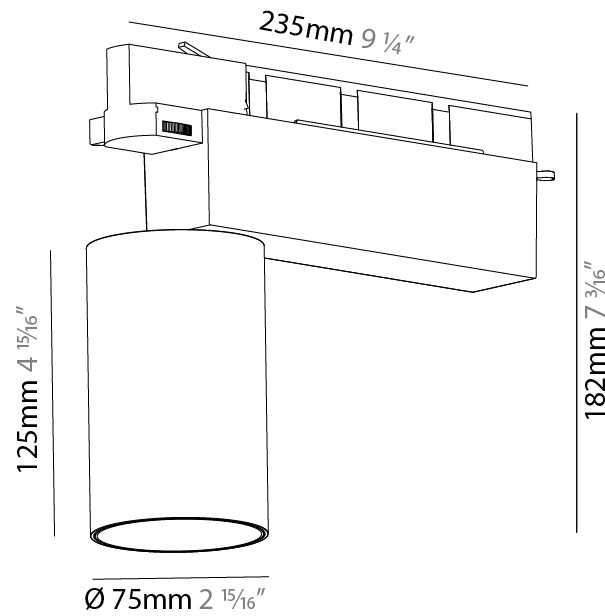

GENERAL

Series: Centriq
 Subseries: Centriq 75
 Brand: Prolicht
 Division: Architectural
 Mounting Type: Track
 Mounting Location: Ceiling
 Subcategory: Spots

PHYSICAL

Shape: Cylinder
 Diameter (mm): 75
 Diameter (in): 2 15/16
 Length (mm): 235
 Length (in): 9 1/4
 Height (mm): 125
 Height (in): 4 15/16
 Light Distribution: Adjustable / Direct
 Weight (kg): 1.099
 Weight (lbs): 2 7/16
 Fixture Finish: SSR / BKV / CWI / CRY / HAB / UFT / ITA / RUA / FTG / MYG / LOD / PUS / FRO / FUP / KIA / POP / BLS / SPG / MEY / GOH / GUM / CHC / COM / ABZ / JAG / OBR / MOS / ROR
 Fixture Material: Aluminum

OPTICAL

Beam Angle: 10
 Adjustability: Rotational 340°; Tilt 90°
 Upon Request: Special Beam Angles

RATINGS AND CERTIFICATIONS

Certified By: Certified for North American Standards
 IP rating: IP20

CENTRIQ 75 TRACK